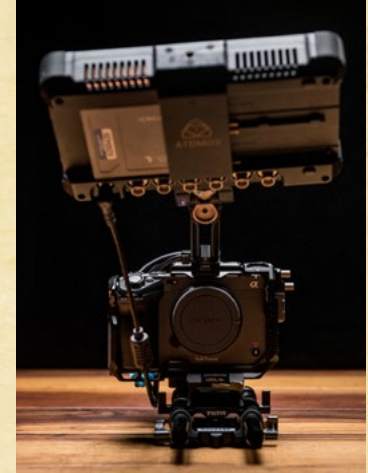

CINEMA CAMERAS (cont'd)

Sony FX3 Package

$100 / DAY OR WEEKEND