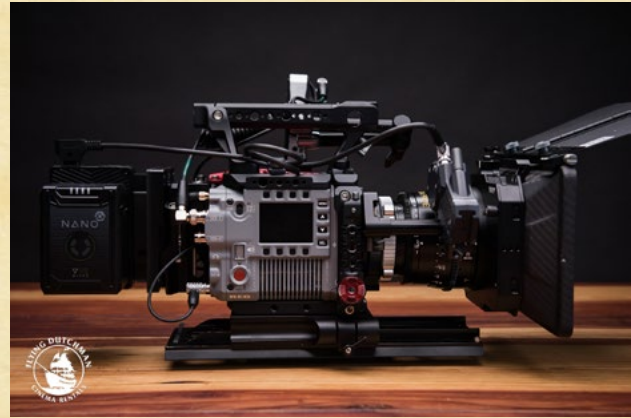

CINEMA CAMERAS (cont'd)

RED V-Raptor 8k DSMC₃ Package

$900 / DAY OR WEEKEND

ITEMS INCLUDED IN RED V-RAPTOR PACKAGE	QTY
RED Raptor 8K VV	1
SmallHD 702 Monitor	1
SmallHD 502 Monitor	1
Tilta Camera Cage w/ I/O Module & AKS	1
CF Express TypeB Card Reader	1
2TB CFExpress Card RED	1
660GB CFExpress Card RED	1
512GB CFExpress Card SanDisk	1
EF Mount Adapter	1
PL Mount Adapter	1
Core SXW Short Form Shark Fin	1
Core SWX Nano Micro V-Mount 98WH Battery	5
Canon LP-E6 Batteries	5
RED AC Power Cables	2
Benro BV10 Head & Sticks	1
Bridge Plate and Dovetail	1
15mm Rods (4" & 8")	1
19mm Rods (9" & 18")	1
Tilta MB-T12 Mattebox w/ AKS	1
SDI & HDMI Cables	10
Pelican 1510 w/ TrekPak	1
Tilta Nucleus Hand Unit (Complete Kit Below)	1
Tilta Nucleus Motor	2
Tilta Power Cables	2
Tilta 3 Pin Fischer Run Stop	1
Tilta DSMC2 Run Stop	1
Battery for Nucleus Hand Unit	8

UNDERWATER HOUSING & OPERATOR AVAILABLE -
SEE PAGE 20 FOR DETAILS / CLICK HERE

email: rentals@flyingdutchmancinema.com

www.flyingdutchmancinema.com/rentals

phone: (818) 698-2443