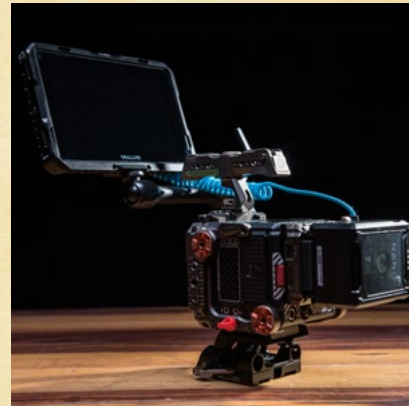

CINEMA CAMERAS (cont'd)

RED Komodo DSMC₃ Package

$250 / DAY OR WEEKEND

ITEMS INCLUDED IN RED KOMODO PACKAGE	QTY
Red Komodo Brain	1
Tilta Komodo Cage (V-Mount)	1
Small HD Indie 7	1
SmallRig Monitor Cage w/ Sun Hood	1
Noga Arm	1
512gb CFast	1
SanDisk 256GB Extreme Pro CFast 2.0 MC	2
RED CFast 2.0 Card Reader	1
Kondor Blue D-Tap to Canon LP-E6 Dummy Battery Cable	1
Core SWX Hypercore Neo 9 Mini 98wh V-Mount Battery	3
Core SWX NANO 98Wh 2-Battery Kit w/ Dual Travel Charger	2
Sachtler aktiv8 flowtech75 MS Tripod System	1