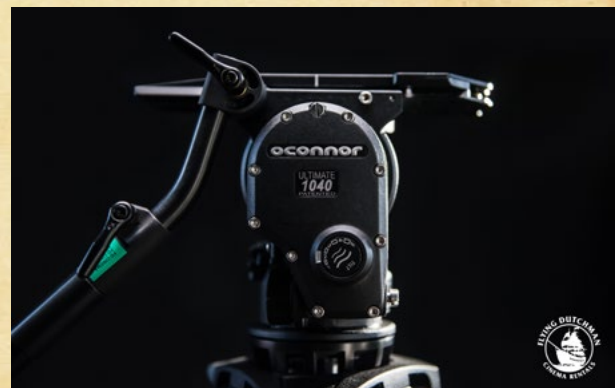

TRIPODS / CAMERA SUPPORT

ITEMS	QTY	PER DAY (EA.)	PER WEEK (EA.)
Dana Dolly Universal Kit (includes slider stands & speed rail)	1	$50	$150
Manfrotto 504HD Tripod w/ Ground Spreader	1	$15	$45
Mitchell Hi-Hat (100mm bowl adapter available)	1	$15	$45
OConnor 1040 Fluid Head w/ flowtech 100 Tripod & Ground Spreader	1	$125	$375
Panasonic 25.5" Monitor	2	$75	$225
Ronin 2 Production Kit (Must hire our Tech w/ Rental)	1	$400	$1200
Ronin 2 Tech	1	$650	- -
Sachtler aktiv10 Head with flowtech 100 Tripod & Ground Spreader	1	$90	$270
Sachtler aktiv Head to Dana Dolly Adapter	1	$5	$5
Sachtler FSB6 Head with 75mm flowtech legs, Mid spreader	1	$75	$225
Sachtler FSB10 Head with LW Sachtler legs, Mid spreader	1	$90	$270
Tilta Handheld Kit w/ 19mm Bridgeplate and Dovetail	1	$35	$105