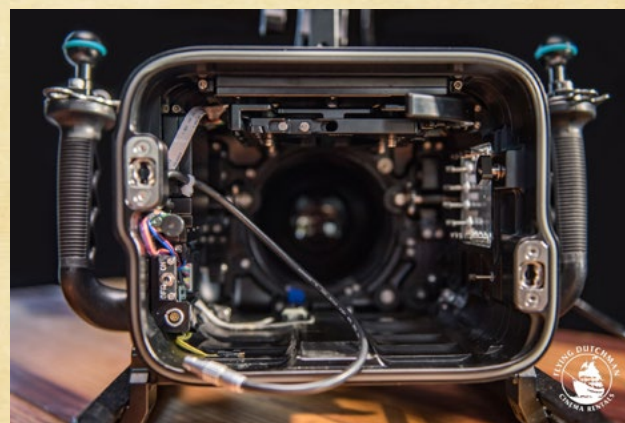

- WORKS WITH RED RAPTOR 8K VV ONLY
- CANON 16-35MM F 2.8 LENS ONLY (INCLUDED)
- EXTERNAL MONITOR: SMALLHD 502 BRIGHT W/UNDERWATER HOUSING
- COMES WITH 45M UW HD SDI CABLE - CONNECTS FROM BULKHEAD IN MONITOR HOUSING & RUNS TO A MONITOR ON THE SURFACE
- MANUAL FOCUS AND ZOOM
- FULL ETHERNET CONTROL VIA CABLE INSIDE THE HOUSING THAT PLUGS INTO ETHERNET PORT ON THE CAMERA
  - FULL CAMERA CONTROL FROM BUTTONS ON TOP OF THE HOUSING AND BOTH SIDES.

ITEMS INCLUDED WITH HOUSING	QTY
Nauticam Raptor Housing	1
Nauticam SmallHD 502 Bright Monitor Housing w/ Monitor	1
Canon LP-E6 Batteries	6
Canon LP-E6 Charger	2
Nauticam 230mm Dome Port	1
Nauticam 16-35mm f/2.8 Ext. Ring & Gears	1
Trim Weights & Mounting AKS	4
Pressure Pump	1
Canon 16-34mm f 2.8 lens	1
HD-SDI Surface Video Cable (45M)