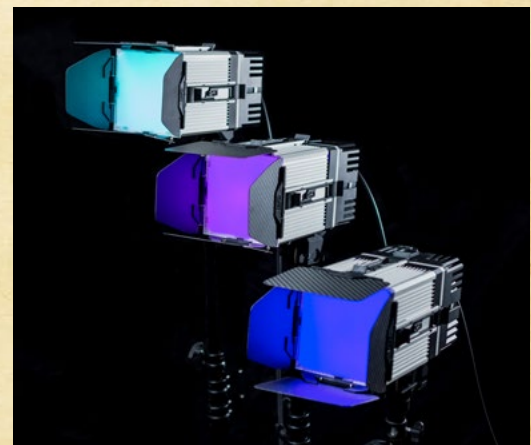

ASTERA TITAN TUBE KIT

LITEPANELS 6X ASTRAS

ARRI M18 HMI

LITEGEAR LITEMAT 4 PLUS

DIGITAL SPUTNIK DS-3

LED LIGHTING - CONTINUED

ADD THESE ITEMS ONTO A VAN PACKAGE OR OTHER ORDER A LA CARTE

ITEMS	QTY	PER DAY (EA.)	PER WEEK (EA.)
Aputure LS 600d Fixture w/ Reflector, Ballast, Cables & Case	1	\$75	\$225
Aputure Lantern 90 (3' diameter, w/ skirt)	1	\$15	\$45
Aputure Light Dome II Softbox w/ egg crate & diff	1	\$20	\$60
Aputure F10 Fresnel w/ Barndoors	1	\$20	\$60
Aputure Spotlight Mount w/ Gobo Kit & choice of lens	1	\$45	\$135
Aputure Spotlight Lenses - 19°, 26°, 36°	3	\$15	\$45