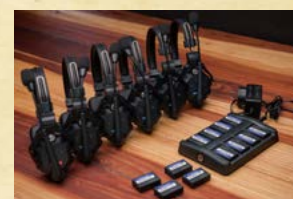

HOLLYLAND COMS

ITEMS	QTY	PER DAY (EA.)	PER WEEK (EA.)
Apple MacBook Pro M1 MAX 2021 with 64gb Ram, 1TB SSD, preinstalled software, usb multiport adapter, & charger	1	\$125	\$375
BNC (25')	2	\$1	\$3
BNC (50')	2	\$2	\$6
Decimator DMON-QUAD Splitter (1 to 4)	1	\$50	\$150
Panasonic 17" Monitor	2	\$65	\$195
Panasonic 25.5" Monitor	2	\$75	\$225
SmallHD Cine 5" Monitor	1	\$45	\$135
SmallHD Indie 7" Monitor	2	\$50	\$150
SmallHD Indie 7" Handheld Director's Monitor w/ Integrated Bolt 4k Receiver	2	\$100	\$300
SmallHD Vision 17" 4k HDR Pro Monitor	1	\$250	\$750
Teradek Bolt 4k LT 750 SDI / HDMI Transmitter	1	\$65	\$195
Teradek Bolt 4k LT 750 SDI / HDMI Receiver	1	\$65	\$195
Teradek Bolt 4k / 6G LT 750 - Receiver w/ Gold Mount plates	1	\$75	\$225
Teradek Bolt 500 XT 1:3	1	\$200	\$600