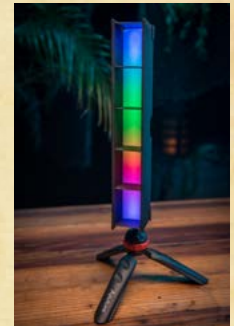

APUTURE 1200X

APUTURE MT PRO

APUTURE 600X

APUTURE 80C KIT

Aputure Accessories

ITEMS	QTY	PER DAY (EA.)	PER WEEK (EA.)
Aputure Lantern 90 (3' diameter, w/ skirt)	1	\$15	\$45
Aputure Light Dome III Softbox w/ egg crate & diff	2	\$20	\$60
Aputure Light Dome 150 Softbox w/ egg crate & diff	1	\$25	\$75
Aputure CF12 Fresnel w/ Barndoors	1	\$50	\$150
Aputure F10 Fresnel w/ Barndoors	2	\$25	\$75
Aputure Spotlight Mount w/ Gobo Kit & choice of lens	1	\$45	\$135
Aputure Spotlight Lenses - 19°, 26°, 36°	3	\$15	\$45
Aputure Spotlight Mini for 80c's - 19°, 26°	2	\$25	\$75