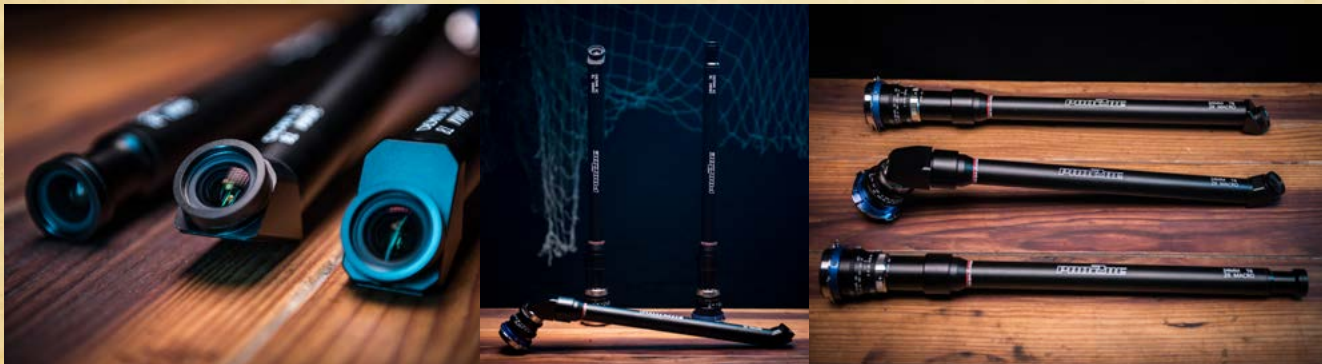

CINEMA LENSES (cont'd)

VENUS OPTICS LAOWA 24MM T8 "PRO2BE" 2X PROBE LENSES DIRECT VIEW • 35° VIEW • 90° PERISCOPE

\$250 / DAY OR WEEKEND

3 LENS SET • PL MOUNT • FULL FRAME • WATERPROOF (UP TO RED LINE)

A LA CARTE - \$100 / DAY EA LENS