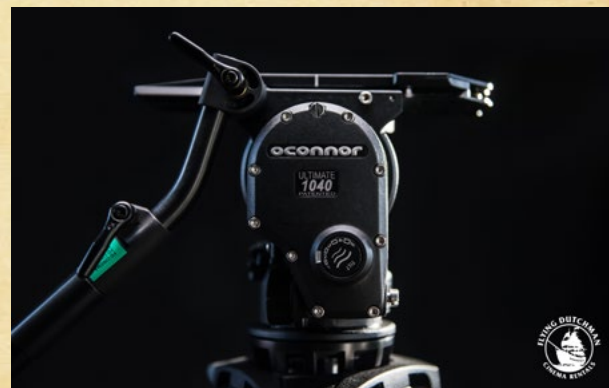

TRIPODS / CAMERA SUPPORT

ITEMS	QTY	PER DAY (EA.)	PER WEEK (EA.)
Car Camera Mount - Lightweight, 6" Suction Cup Bundle	1	$50	$150
Dana Dolly Universal Kit (includes slider stands & speed rail)	1	$50	$150
Easy Rig Vario 5 - Standard Gimbal, 5" and 9" arms	1	$200	$600
Manfrotto 504HD Tripod w/ Ground Spreader	1	$15	$45
Mitchell Hi-Hat (100mm bowl adapter available)	1	$15	$45
OConnor 1040 Fluid Head w/ flowtech 100 Tripod & Ground Spreader	1	$125	$375
Panasonic 25.5" Monitor	2	$75	$225
Ronin 2 Production Kit (Must hire our Tech w/ Rental)	1	$400	$1200
Ronin 2 Tech	1	$650	- -
Sachtler aktiv10 Head with flowtech 100 Tripod & Ground Spreader	1	$90	$270
Sachtler aktiv Head to Dana Dolly Adapter	1	$5	$5
Sachtler FSB6 Head with 75mm flowtech legs, Mid spreader	1	$75	$225
Sachtler FSB10 Head with LW Sachtler legs, Mid spreader	1	$90	$270
Tilta Handheld Kit w/ 19mm Bridgeplate and Dovetail	1	$35	$105