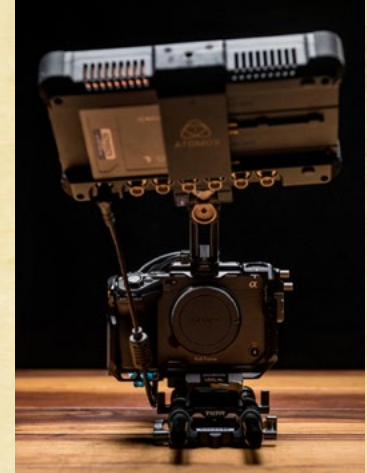

CINEMA CAMERAS (cont'd)

CANON C₃₀₀ MK II PACKAGE

\$200 / DAY OR WEEKEND

PHOTOS AND KIT CONTENTS
COMING SOON

CINEMA CAMERAS (cont'd)

Sony FX3 Package

\$100 / DAY OR WEEKEND

ITEMS INCLUDED IN SONY FX3 KIT	QTY
FX3 Camera Body w/ port cap	1
Tilta V2 Cage	1
Tilta V2 HDMI Lock	1
Tilta V2 Top Handle	1
Tilta V2 Baseplate	1
Wooden Camera Micro Gold Mount Plate w/15mm rod mount	1
8" 15mm rods	2
Kondor Blue D-Tap > Dummy Batt	1
NPFZ100 Battery	1
NPFZ Charger with cable	1
CF Express-A 160GB Cards	4
CF Express-A Card Reader w/USB-C cable	1
Atomos Shogun Inferno 7" Monitor/Recorder	1
D-Tap Power Cable	1
SSD Reader	1
500GB AtomX SSDs	2
Smallrig Monitor Mount (arri pin version)	1
3' HDMI Cable	1